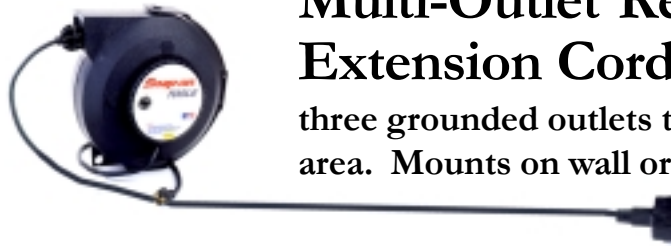

January 29, 2001

Multi-Outlet Reel Extension Cord delivers three grounded outlets to your work area. Mounts on wall or ceiling.

Features

- Cord flexible to -58°F
- Oil and water resistant
- Adjustable stop ball
- 180° swivel action
- Case is shatter resistant ABS plastic
- Includes mounting hardware
- Circuit breaker
- Made in USA

Specifications

Electrical	120V, 60 Hz, 7 amps
Power cord Length.....	2 ft
Extension Cord Length	50 ft
Outlets	3
Cord	16/3 SJEOW

ECR4300A

WARNING

- Read & follow instruction manual.
- Use in areas, out of rain & weather.
- Not for use in areas requiring explosion-proof fixtures
- Do not over tighten mounting screws.
- Do not let the ball-stop run free. Damage to the reel and cord may occur.
- Do not remove or by-pass the grounding prong in any electrical plug.