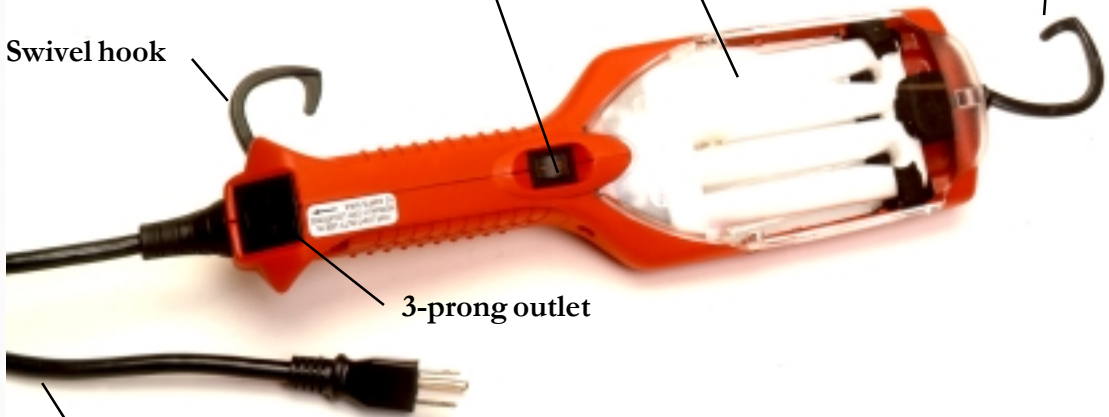

March 12, 2001

ORDER: ECU4727A

Snap-on

Blue-Point

Four Tube Fluorescent
Utility Light

*high output
lightweight
compact
durable*

with **NEW** nylon housing & impact resistant lens!

Four tube bulb for high output
27 watt bulb (ECU47271) is easily replaced

Comfortable, sure-grip
handle with finger tip
ON/OFF switch

Swivel hook

Swivel hook

3-prong outlet

25 ft cord resists most
shop chemicals

**Four Tube (120V, 0.6 Amps)
Fluorescent Utility Lamp
ECU4727A**

CAUTION

- To reduce the risk of electrical shock & fire, pull plug when relamping.
- Use only 27 watts or smaller bulb.

© 2001 Snap-on Tools Company Kenosha, WI
Printed in U.S.A.
#19732

Copying permitted for Snap-on customers only.
Sales Communications Department