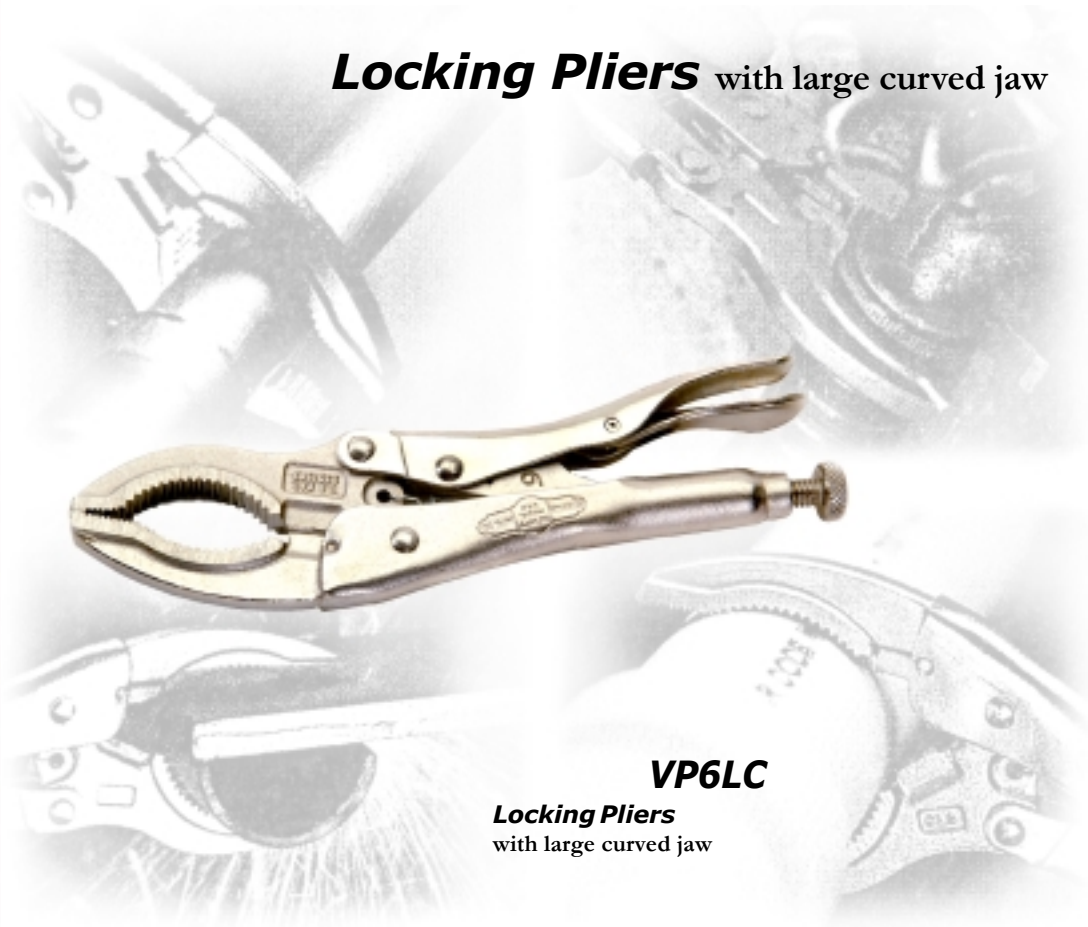

Locking Pliers with large curved jaw

VP6LC

Locking Pliers
with large curved jaw

Large curved jaw

- grips diameters up to 1.5" (38mm)
- hardened teeth grip from any angle

Adjusting screw
for fine adjustment
before clamping

Convenient wire cutter

Rugged construction – high-grade alloy steels
heat treated for toughness & durability

Quick release lever

WARNING

• Wear safety goggles. (User & bystanders)

Overall Length: 6.5" (165mm)
Jaw Capacity: 1.5" (38mm)