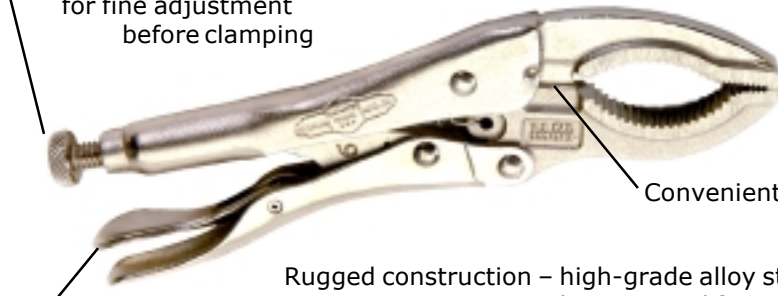

Locking Pliers with large curved jaw

VP6LC

Locking Pliers
with large curved jaw

Large curved jaw

- grips diameters up to 1.5" (38mm)
- hardened teeth grip from any angle

Adjusting screw
for fine adjustment
before clamping

Convenient wire cutter

Rugged construction – high-grade alloy steels
heat treated for toughness & durability

Quick release lever

WARNING

• Wear safety goggles. (User & bystanders)

Overall Length: 6.5" (165mm)
Jaw Capacity: 1.5" (38mm)