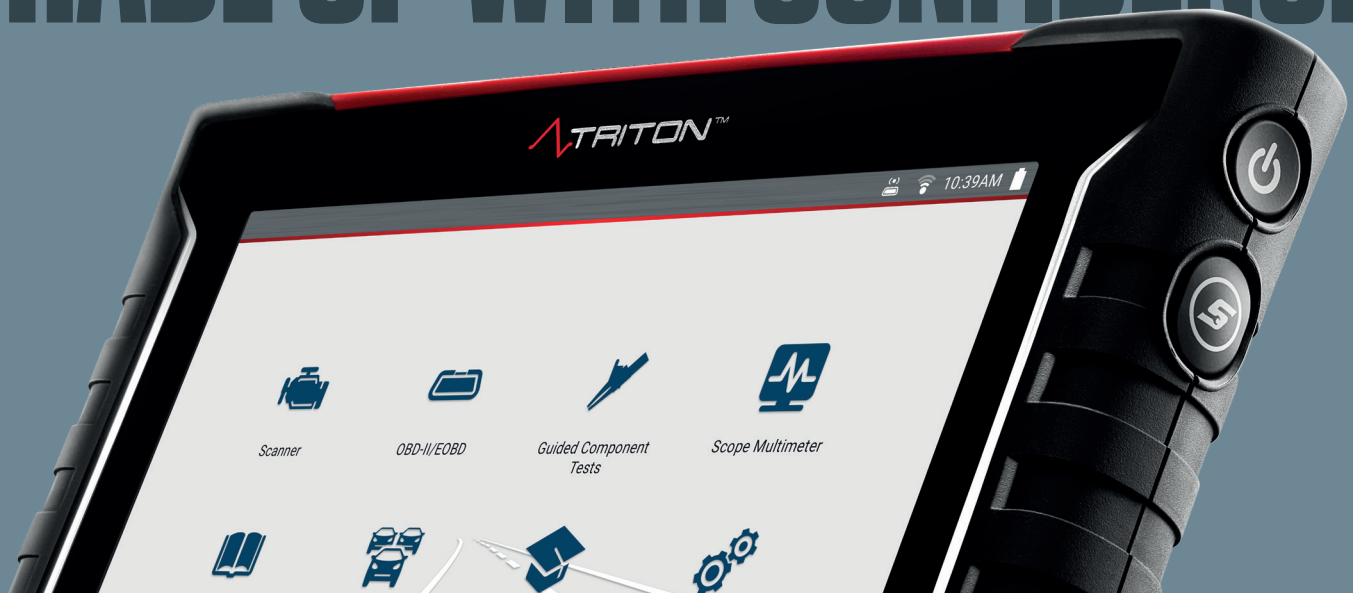

TRITON™ GEN 3

TRADE UP WITH CONFIDENCE

› GUIDED COMPONENT TESTS

› 2-CHANNEL LAB SCOPE

› SNAP-ON® CLOUD INTEGRATION

UPGRADE

FROM OLDER PLATFORMS

ASK ME ABOUT FEATURED
PRODUCT REBATES