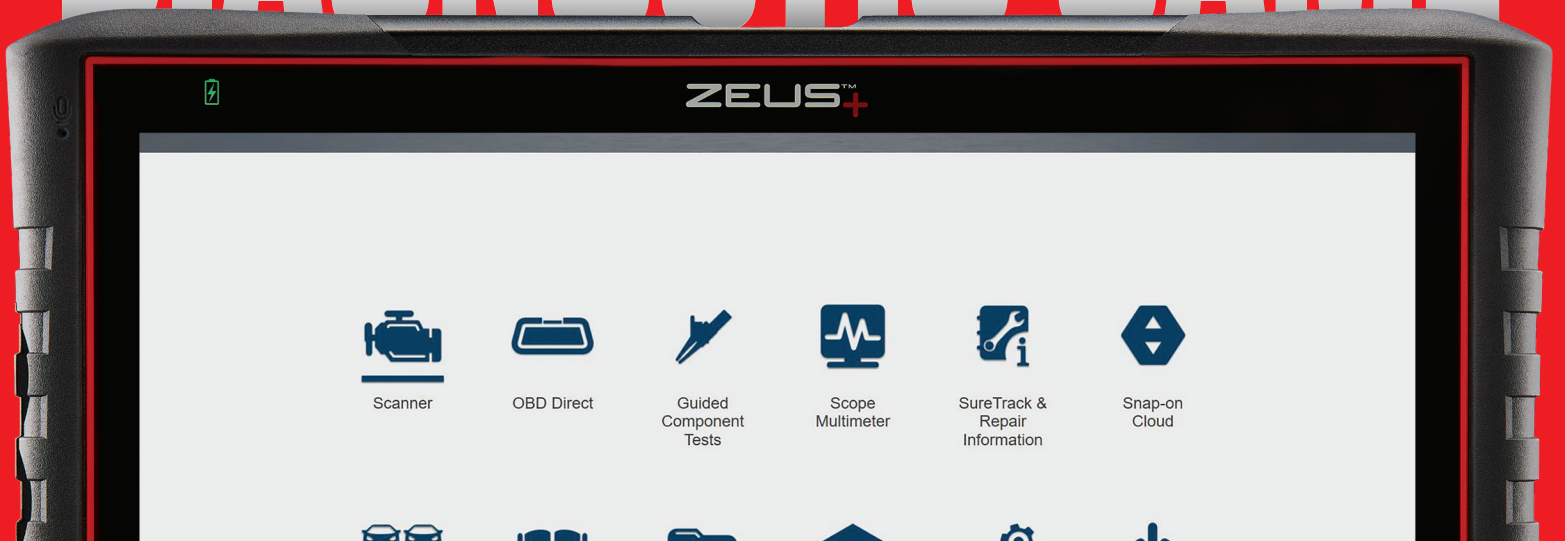

# STEP UP YOUR DIAGNOSTIC GAME

- › FAST-TRACK® INTELLIGENT WORKFLOW
- › GUIDED COMPONENT TESTS

- › 4-CHANNEL LAB SCOPE
- › SNAP-ON® CLOUD INTEGRATION