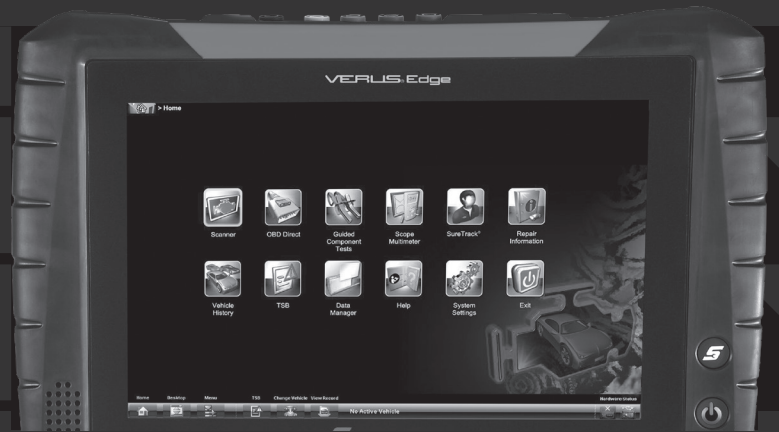

ALSO ASK ME ABOUT A
SOFTWARE SUBSCRIPTION

Snap-on