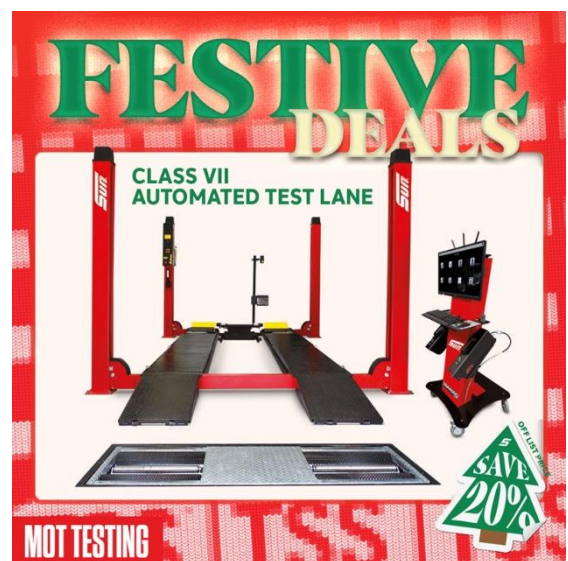

Includes 5-product package:

- SUN® 4-Post ATL Lift
- SUN® DGA6000 LINK Emissions Analyser
- SUN® Class VII Connected Roller Brake Tester
- SUN® Headlight Beam Tester
- 2800kg Jacking Beam with axle play detector, turn plates and slip plates

Plus: 5-year Snap-on® service and maintenance package available†.

For more information click here: <https://bit.ly/2025-festive-promo-MOT>